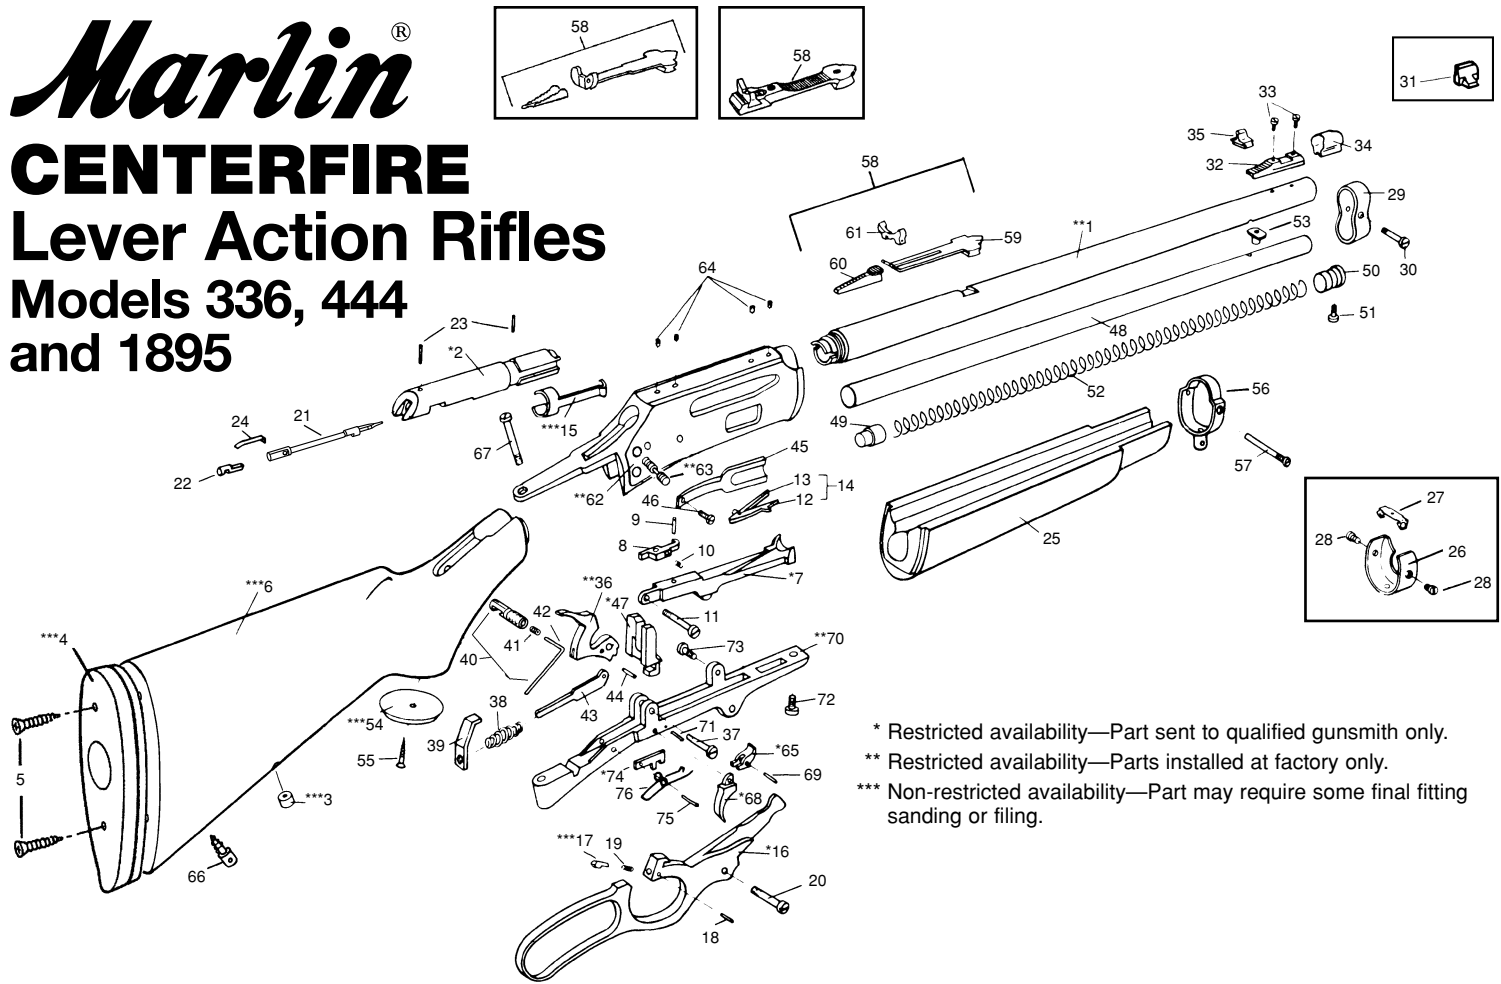

Marlin®

CENTERFIRE Lever Action Rifles Models 336, 444 and 1895

* Restricted availability—Part sent to qualified gunsmith only.
** Restricted availability—Parts installed at factory only.
*** Non-restricted availability—Part may require some final fitting sanding or filing.

PARTS LIST CENTERFIRE LEVER ACTION RIFLES

For parts prices, call 1-800-544-8892 (8 A.M. to 4:30 P.M., Eastern Time, Weekdays)
Be sure to mention gun serial number when ordering parts

ILL. NO.	PART NAME	ILL. NO.	PART NAME	ILL. NO.	PART NAME
**1	Barrel	25	Forearm	51	Magazine Tube Plug Screw
*2	Breech Bolt	26	Forearm Tip	52	Magazine Tube Spring
***3	Bullseye	27	Forearm Tip Tenon	53	Magazine Tube Stud
***4	Buttplate/Buttpad	28	Forearm Tip Tenon Screw (2)	***54	Pistol Grip Cap
5	Buttplate Screw (2)	29	Front Band	55	Pistol Grip Cap Screw
***6	Buttstock	30	Front Band Screw	56	Rear Band
*7	Carrier	31	Front Sight	57	Rear Band Screw
8	Carrier Rocker	32	Front Sight Base	58	Rear Sight Assembly
9	Carrier Rocker Pin	33	Front Sight Base Screw (2)	59	Rear Sight Base
10	Carrier Rocker Spring	34	Front Sight Hood	60	Rear Sight Elevator
*	Carrier Assembly (Not shown) (Consisting of above 4 parts)	35	Front Sight Insert	61	Rear Sight Folding Leaf
11	Carrier Screw	**36	Hammer	**62	Receiver
12	Ejector	37	Hammer Screw	**63	Safety Button Assembly
13	Ejector Spring	38	Hammer Spring (Mainspring)	64	Scope Mount Dummy Screw (4)
14	Ejector w/Spring	39	Hammer Spring Adjusting Plate	*65	Sear
***15	Extractor	40	Hammer Spur Complete (Includes parts 41 and 42)	66	Swivel Stud, Rear
*16	Finger Lever	41	Hammer Spur Screw	67	Tang Screw
***17	Finger Lever Plunger	42	Hammer Spur Wrench	*68	Trigger
18	Finger Lever Plunger Pin	43	Hammer Strut	69	Trigger and Sear Pin
19	Finger Lever Plunger Spring	44	Hammer Strut Pin	**70	Trigger Guard Plate
20	Finger Lever Screw	45	Loading Spring	71	Trigger Guard Plate Latch Pin
21	Firing Pin, Front	46	Loading Spring Screw	72	Trigger Guard Plate Screw
22	Firing Pin, Rear	*47	Locking Bolt	73	Trigger Guard Plate Support Screw
23	Firing Pin Retaining Pin (2)	48	Magazine Tube	*74	Trigger Safety Block
24	Firing Pin Spring	49	Magazine Tube Follower	75	Trigger Safety Block Pin
		50	Magazine Tube Plug	76	Trigger Safety Block Spring