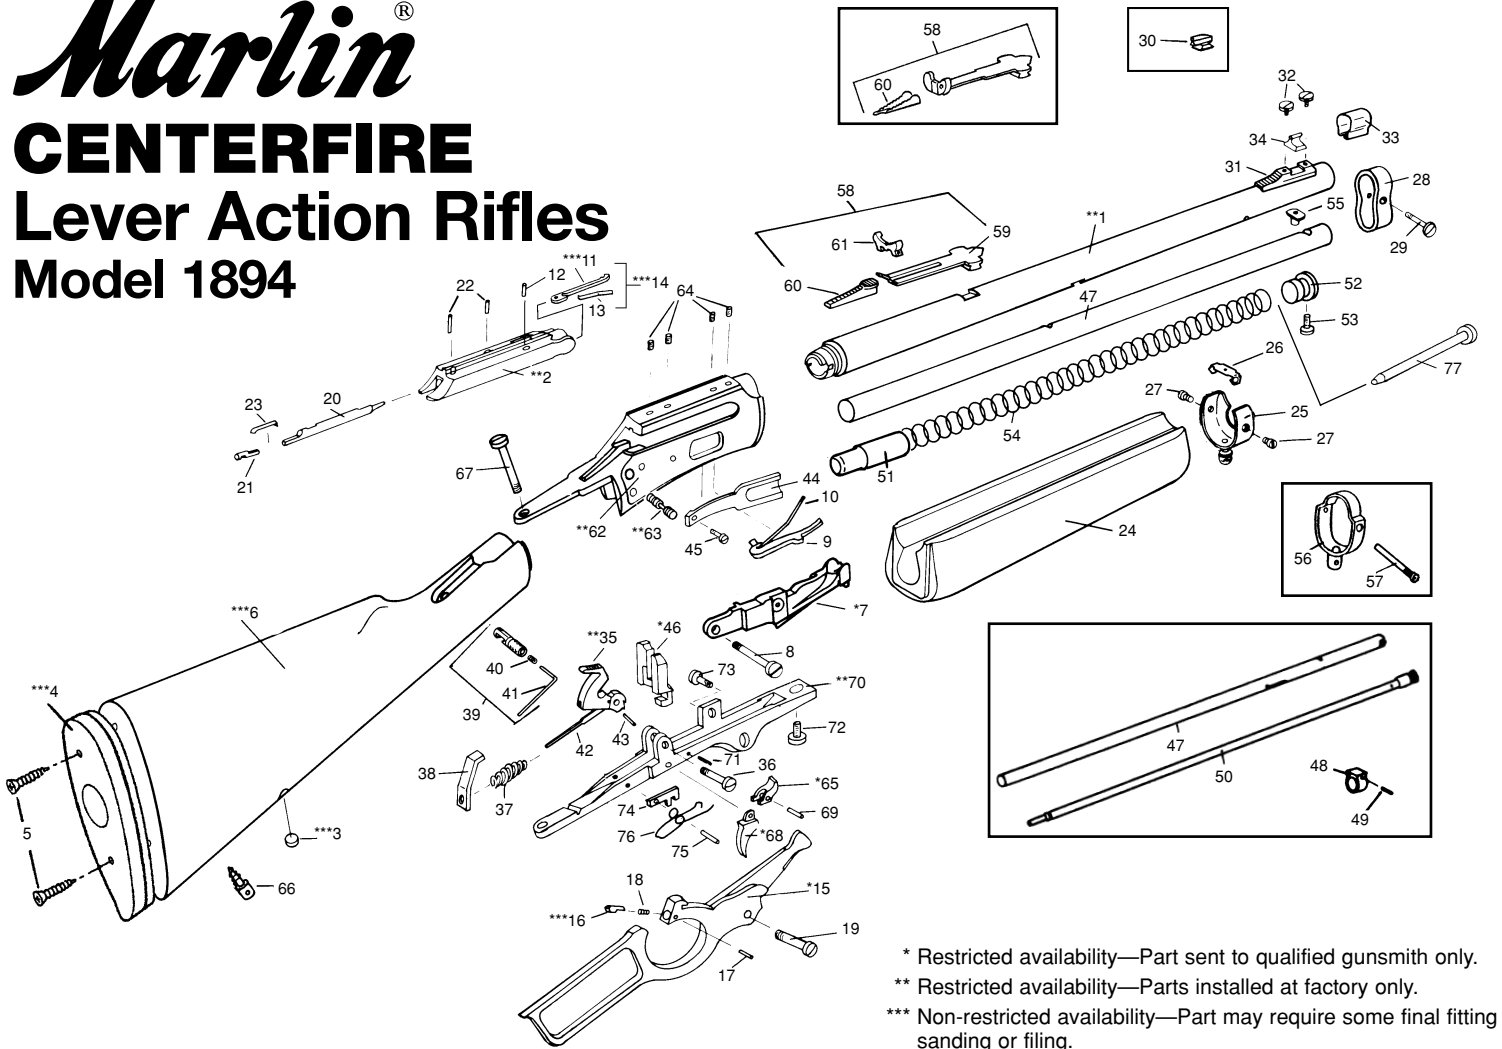

Marlin®

CENTERFIRE

Lever Action Rifles

Model 1894

* Restricted availability—Part sent to qualified gunsmith only.
** Restricted availability—Parts installed at factory only.
*** Non-restricted availability—Part may require some final fitting sanding or filing.

PARTS LIST CENTERFIRE LEVER ACTION RIFLES

For parts prices, call 1-800-544-8892 (8 A.M. to 4:30 P.M., Eastern Time, Weekdays)
Be sure to mention gun serial number when ordering parts

ILL. NO.	PART NAME	ILL. NO.	PART NAME	ILL. NO.	PART NAME
**1	Barrel	27	Forearm Tip Tenon Screw (2)	52	Magazine Tube Plug
**2	Breech Bolt	28	Forearm Band	53	Magazine Tube Plug Screw
***3	Bullseye	29	Front Band Screw	54	Magazine Tube Spring
***4	Buttplate/Buttpad	30	Front Sight	55	Magazine Tube Stud
5	Buttplate/Buttpad Screw (2)	31	Front Sight Base	56	Rear Band
***6	Buttstock	32	Front Sight Base Screw (2)	57	Rear Band Screw
*7	Carrier Assembly	33	Front Sight Hood	58	Rear Sight Assembly
8	Carrier Screw	34	Front Sight Insert	59	Rear Sight Base
9	Ejector w/Spring	**35	Hammer	60	Rear Sight Elevator
10	Ejector Spring	36	Hammer Screw	61	Rear Sight Folding Leaf
***11	Extractor	37	Hammer Spring (Mainspring)	**62	Receiver
12	Extractor Retaining Pin	38	Hammer Spring Plate	**63	Safety Button Assembly
13	Extractor Spring	39	Hammer Spur Complete (Includes parts 40 and 41)	64	Scope Mount Dummy Screw (4)
***14	Extractor w/Spring	40	Hammer Spur Screw	*65	Sear
*15	Finger Lever	41	Hammer Spur Wrench	66	Swivel Stud, Rear
***16	Finger Lever Plunger	42	Hammer Strut	67	Tang Screw
17	Finger Lever Plunger Pin	43	Hammer Strut Pin	*68	Trigger
18	Finger Lever Plunger Spring	44	Loading Spring	69	Trigger and Sear Pin
19	Finger Lever Screw	45	Loading Spring Screw	**70	Trigger Guard Plate
20	Firing Pin, Front	*46	Locking Bolt	71	Trigger Guard Plate Latch Pin
21	Firing Pin, Rear	47	Magazine Tube	72	Trigger Guard Plate Screw
22	Firing Pin Retaining Pin (2)	48	Magazine Tube Band	73	Trigger Guard Plate Support Screw
23	Firing Pin Spring	49	Magazine Tube Band Pin	74	Trigger Safety Block
24	Forearm	50	Magazine Tube Assembly	75	Trigger Safety Block Pin
25	Forearm Tip	51	Magazine Tube Follower	76	Trigger Safety Block Spring
26	Forearm Tip Tenon			77	10 Shot Plug