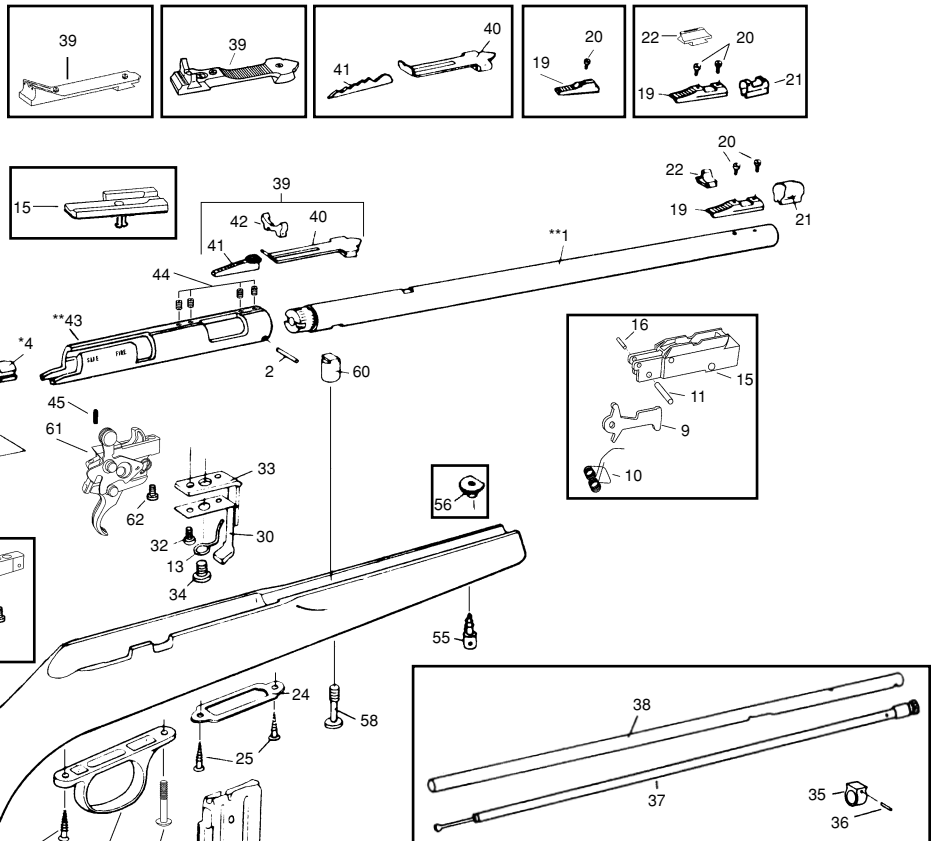

Marlin®

BOLT ACTION

Rimfire Rifle

* Restricted availability—Part sent to qualified gunsmith only.

** Restricted availability—Parts installed at factory only.

*** Non-restricted availability—Part may require some final fitting sanding or filing.

PARTS LIST

BOLT ACTION RIFLE

For parts prices, call 1-800-544-8892 (8 A.M. to 4:30 P.M., Eastern Time, Weekdays)
Be sure to mention gun serial number when ordering parts

ILL. NO.	PART NAME
**1	Barrel
2	Barrel Retaining Pin
3	Breech Bolt Assembly Pin
*4	Breech Bolt, Front
*5	Breech Bolt, Rear
**6	Bullseye
***7	Buttplate/Butt pad
8	Buttplate Screw (2)
9	Cartridge Lifter
10	Cartridge Lifter and Ejector Spring
11	Cartridge Lifter Pivot Pin
12	Cartridge Lifter Spring
13	Ejector
***14	Extractor
15	Feed Ramp/Feed Throat
16	Feed Throat Assembly Pin
*17	Firing Pin
18	Firing Pin Spring
19	Front Sight Base
20	Front Sight Base Screw
21	Front Sight Hood
22	Front Sight Insert
23	Magazine Complete
24	Magazine Guard Plate
25	Magazine Guard Plate Screw (2)
26	Magazine Guide
27	Magazine Guide & Latch Assembly Pin
28	Magazine Guide Pivot Pin
29	Magazine Guide Screw
30	Magazine Latch
31	Magazine Latch and Ejector
32	Magazine Latch Screw

ILL. NO.	PART NAME
33	Magazine Mounting Bracket
34	Magazine Mounting Bracket Screw
35	Magazine Tube Band
36	Magazine Tube Band Pin
37	Magazine Tube Inside Assembly
38	Magazine Tube Outside
39	Rear Sight Assembly
40	Rear Sight Base
41	Rear Sight Elevator
42	Rear Sight Folding Leaf
**43	Receiver
44	Scope Mount Dummy Screws (4)
45	Sear Spring
46	Stock
47	Striker
48	Striker Assembly Pin
49	Striker Cam Bushing
50	Striker Cam Pin
51	Striker Knob
52	Striker Retaining Screw
53	Striker Sleeve
54	Striker Spring
55	Swivel Stud, Front
56	Swivel Stud, Nut
57	Swivel Stud, Rear
58	Takedown Screw, Front
59	Takedown Screw, Rear
60	Takedown Screw, Stud
61	Trigger Group
62	Trigger Group Screw
63	Trigger Guard
64	Trigger Guard Screw